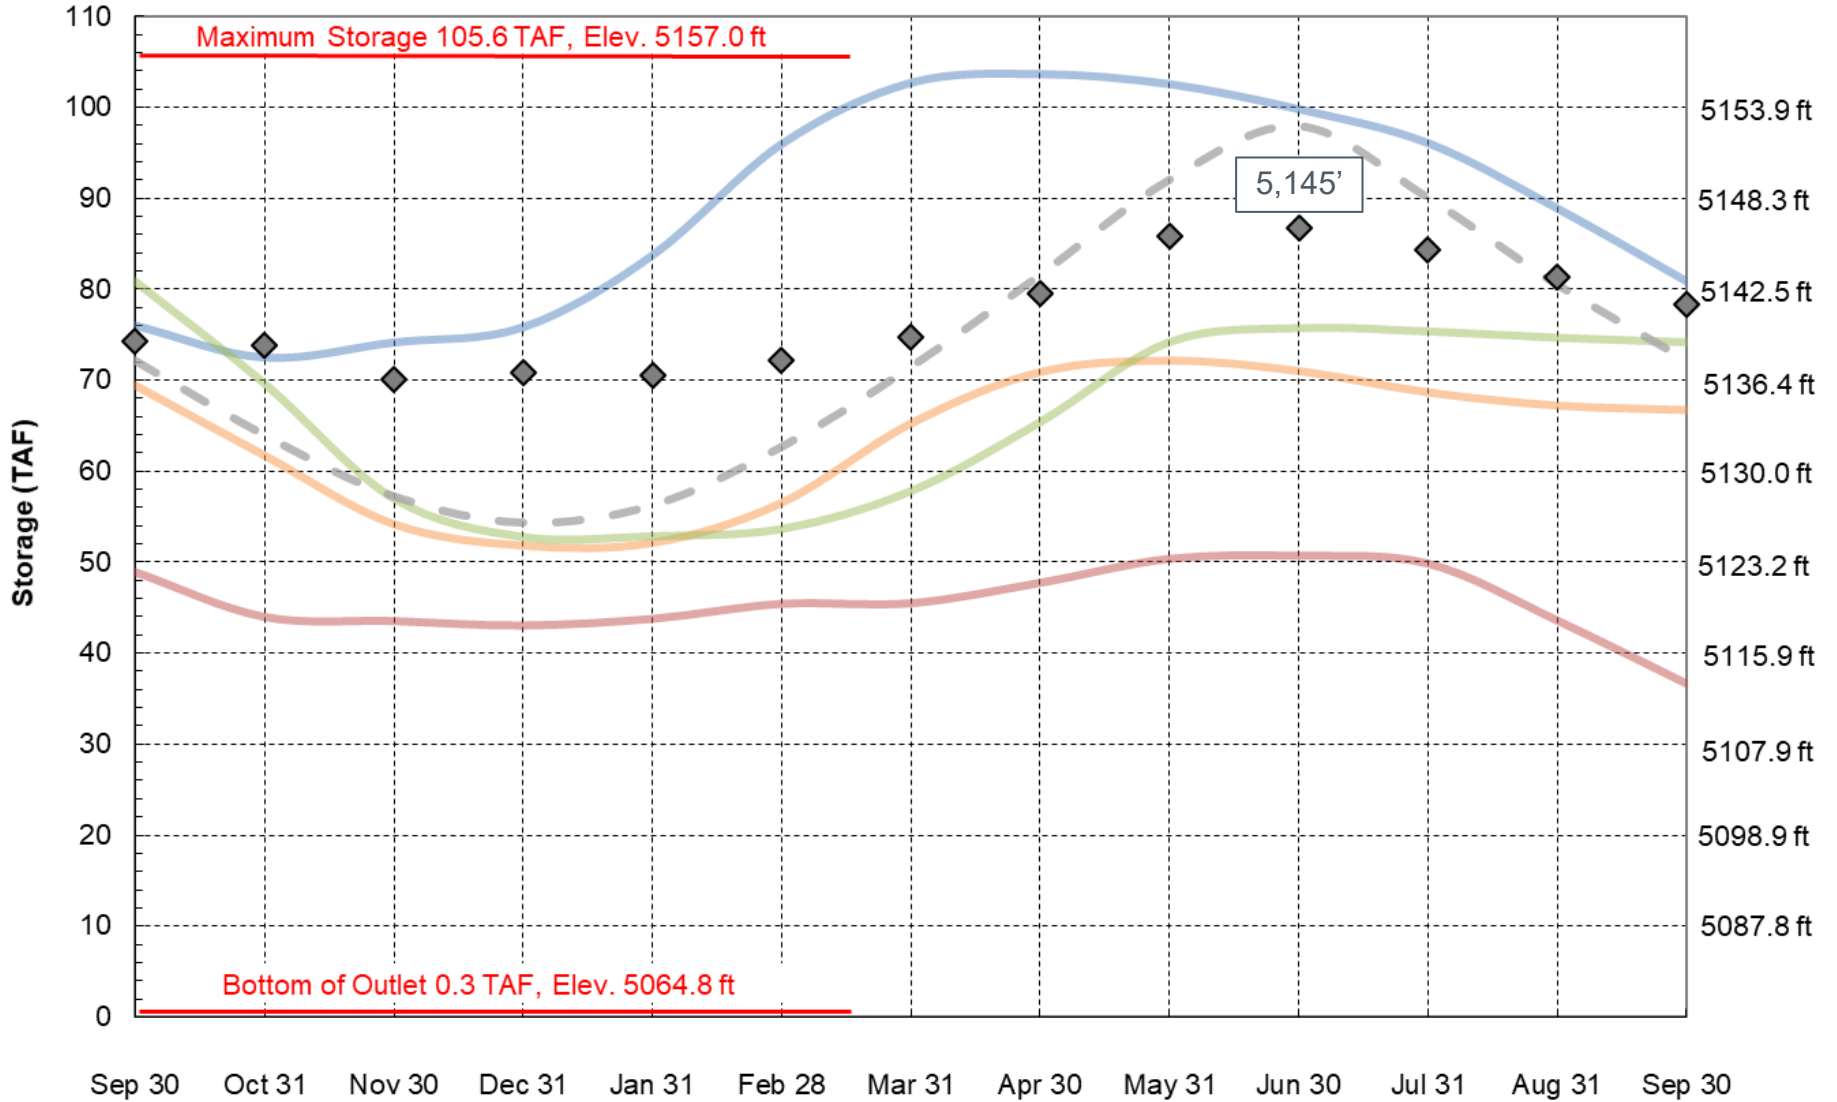

Bucks Storage - Historical & Current

— 1977
 — 2014
 — 2019
 — 2020
 ◆ 2021
 - - - 30-Year Median

Projection subject to change due to actual weather, runoff, and operating conditions

PG&E Water Management
May 2021