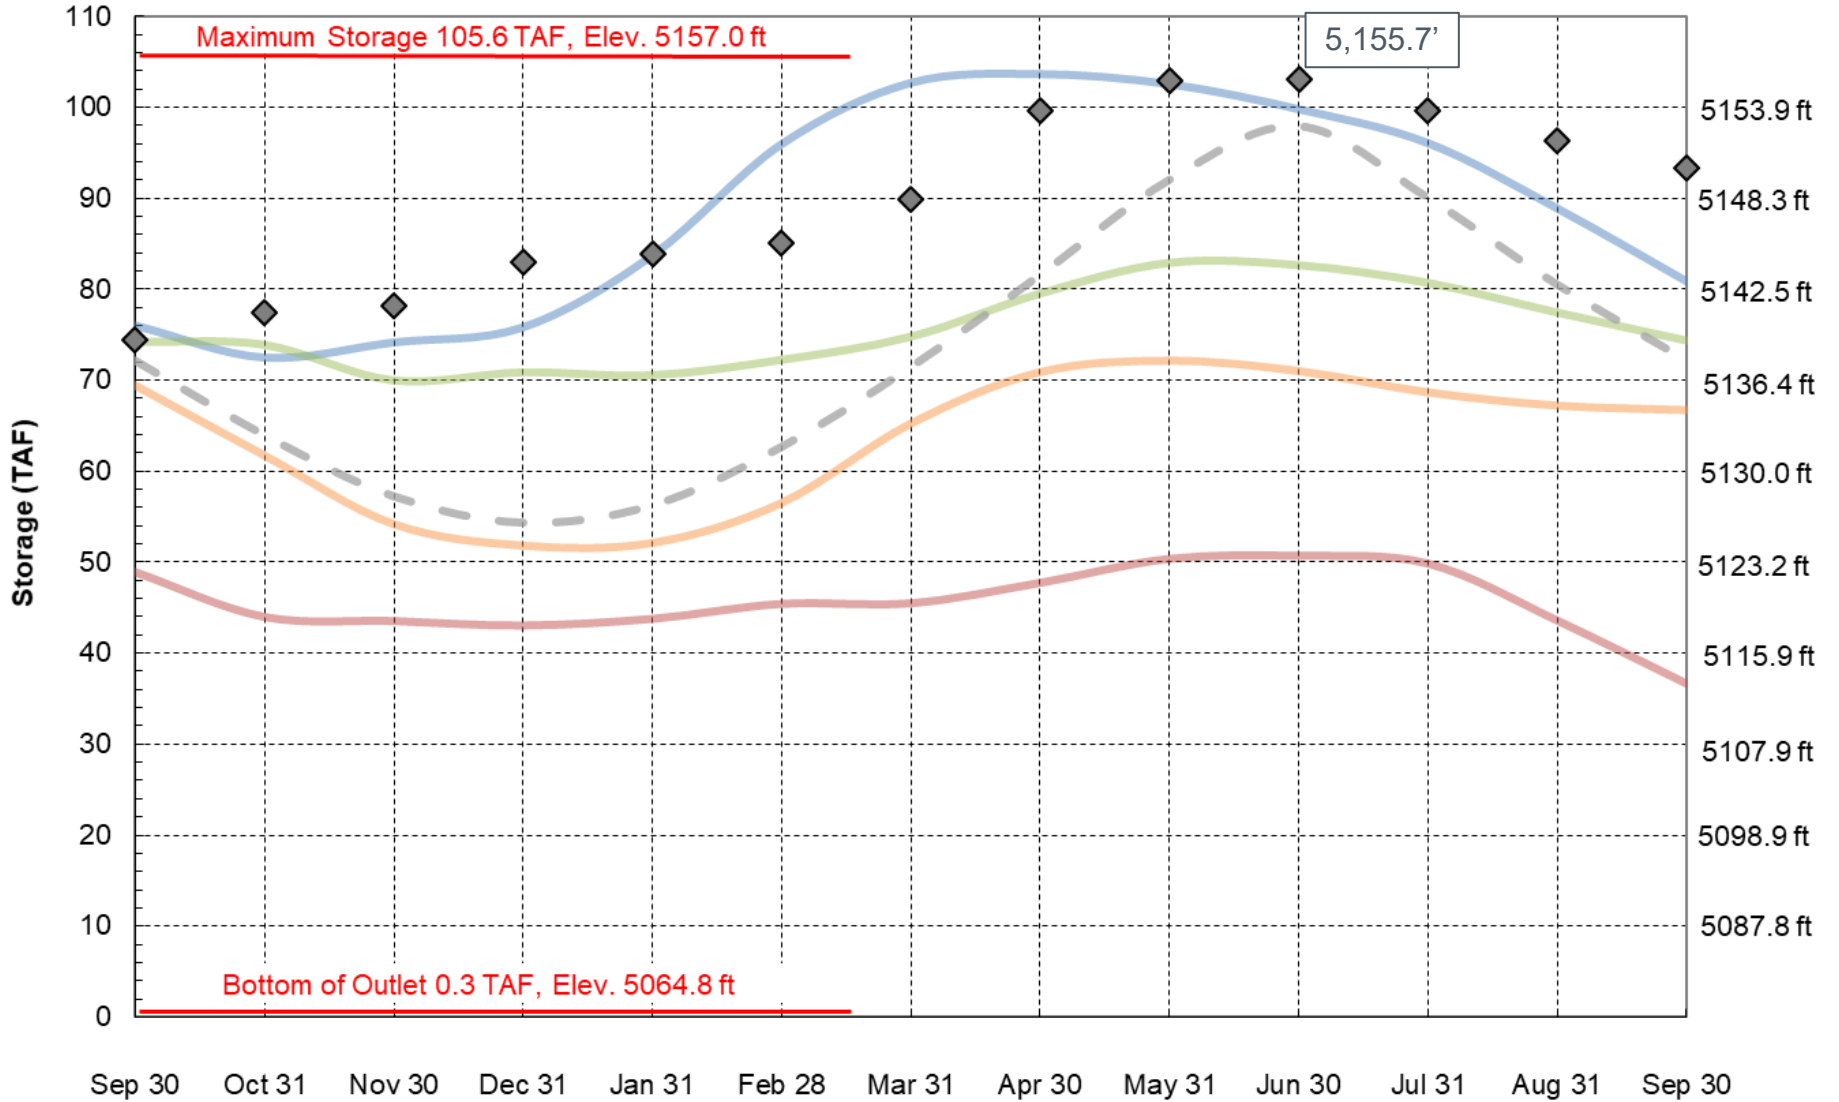

# Bucks Storage - Historical & Current

— 1977    
 — 2014    
 — 2019    
 — 2021    
 ◆ 2022    
 - - 30-Year Median

Projection subject to change due to actual weather, runoff, and operating conditions

# Bucks Storage - Historical & Projected

— 1977   
 — 2014   
 — 2019   
 — 2021   
 ◆ 2022 Projected   
 - - - 30-Year Median

Projection subject to change due to actual weather, runoff, and operating conditions