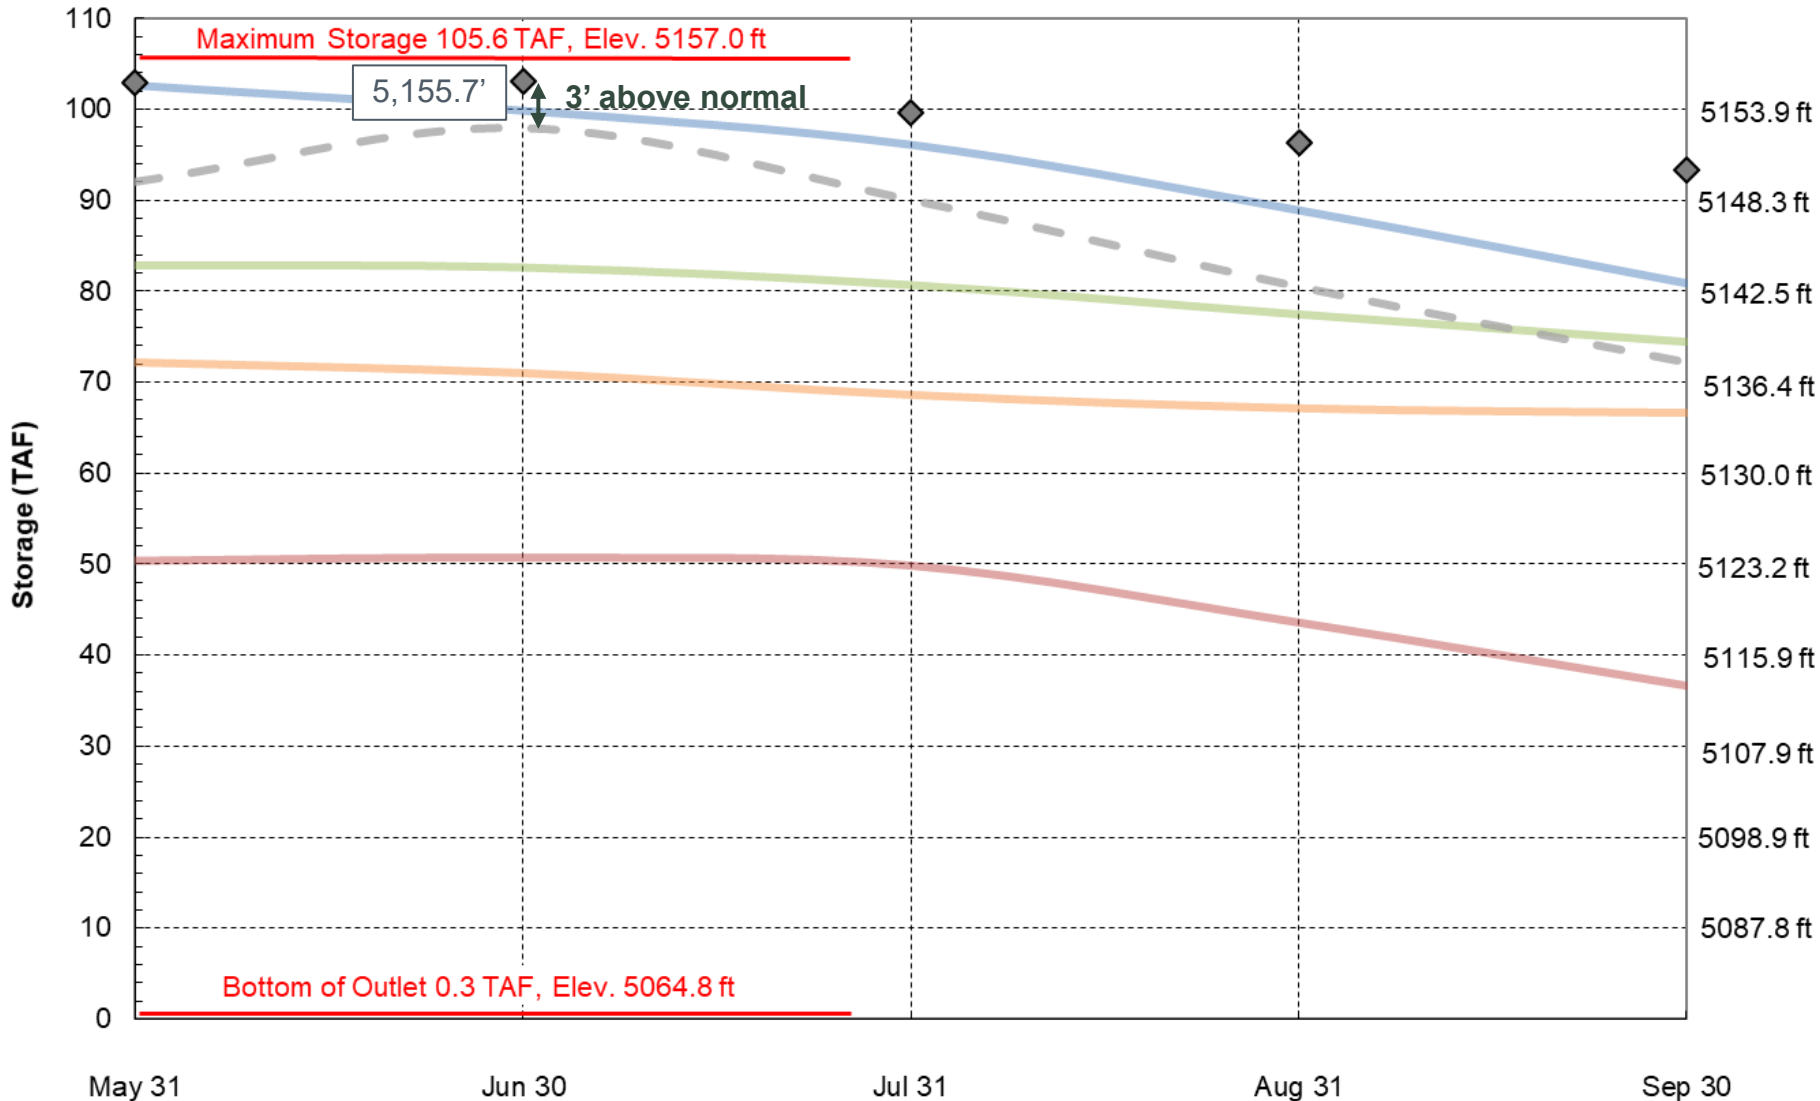

# Bucks Storage - Historical & Current

— 1977    
 — 2014    
 — 2019    
 — 2021    
 ◆ 2022    
 - - 30-Year Median

Projection subject to change due to actual weather, runoff, and operating conditions

# Bucks Storage - Historical & Projected

— 1977   
 — 2014   
 — 2019   
 — 2021   
 ◆ 2022 Projected   
 - - - 30-Year Median

Projection subject to change due to actual weather, runoff, and operating conditions