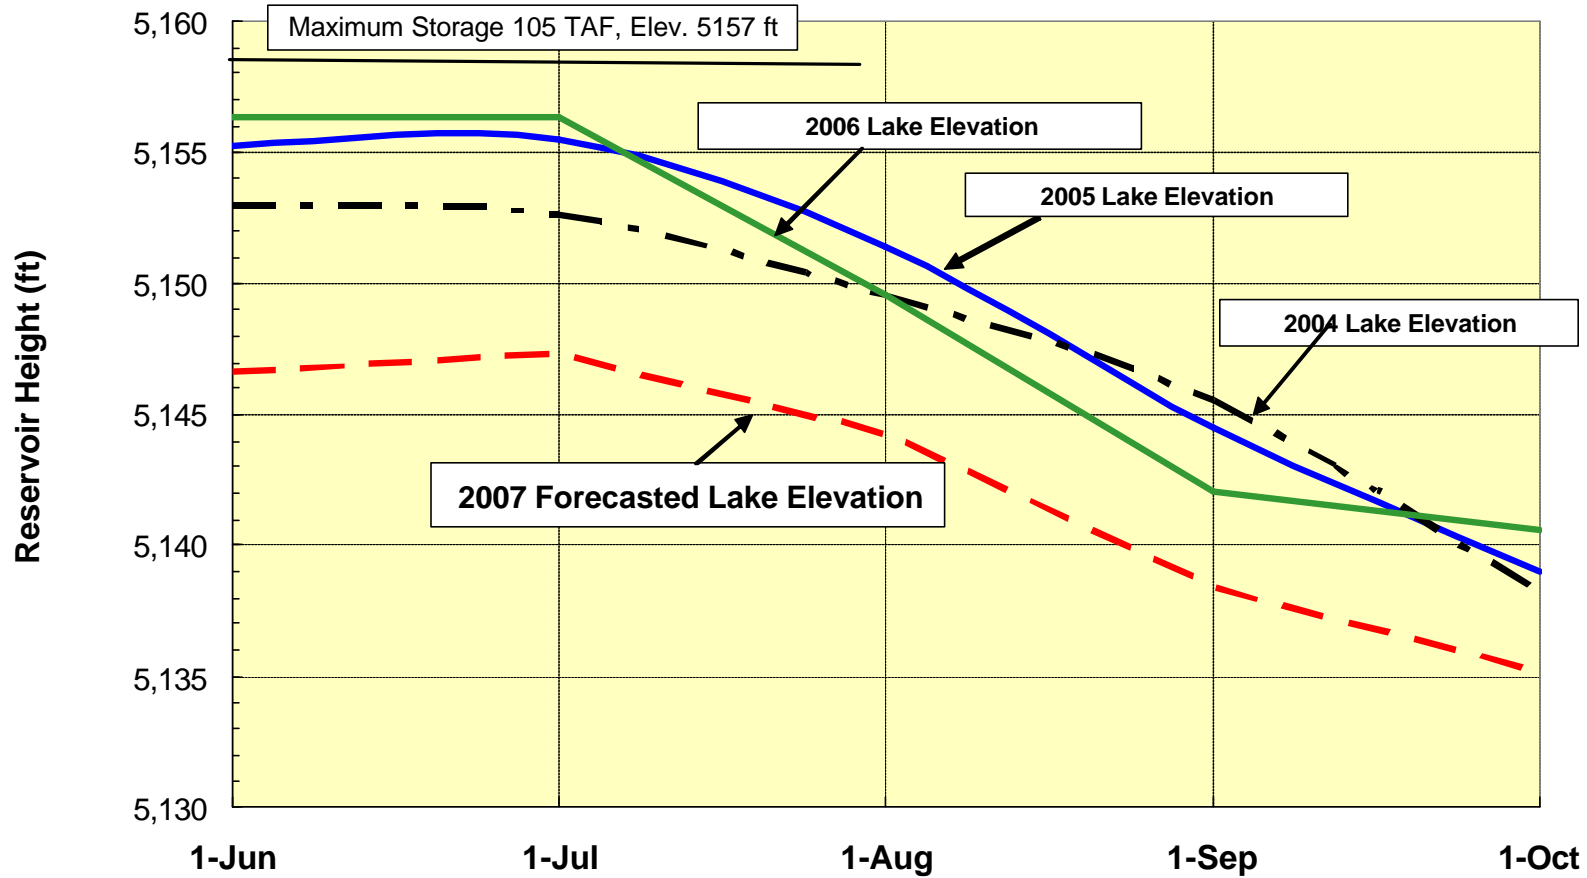

Bucks Lake - 2004, 2005, 2006 & Projected 2007 Elevation

PG&E Water Mgt.
tag Apr 2007